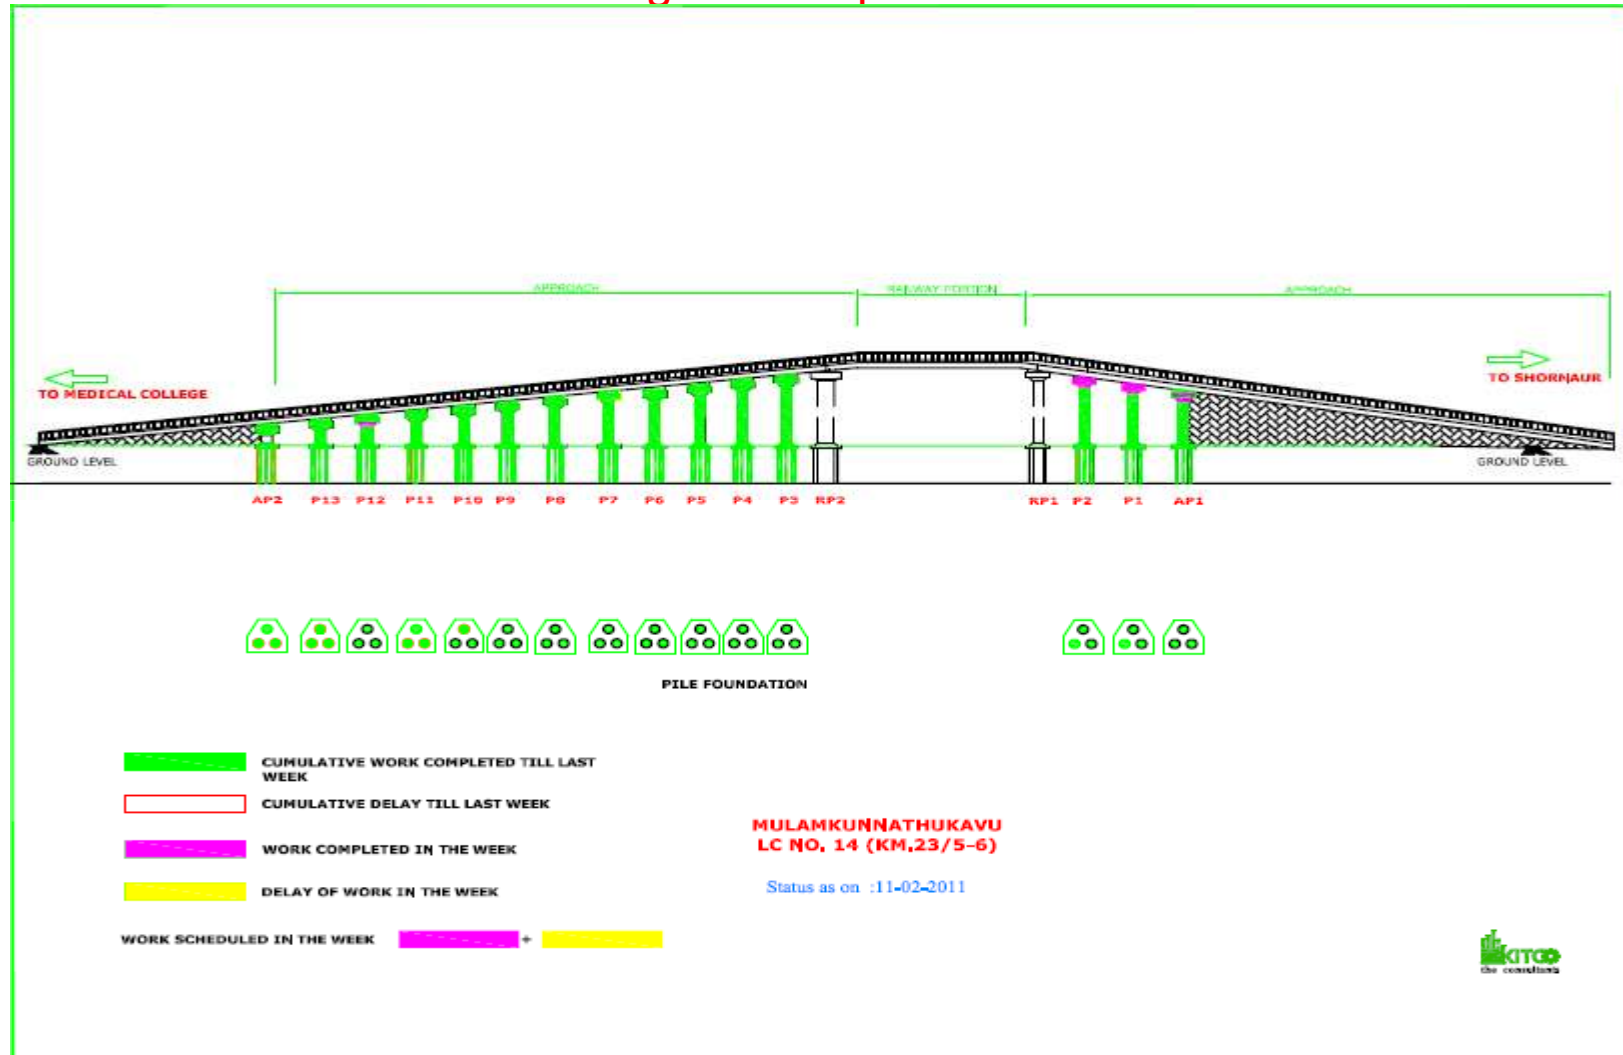

### Progress Graph

Site Engineer : Santhosh (9447384217)  
KITCO

Manager in charge :Radhakrishnan V (9447178783)  
RBDCK